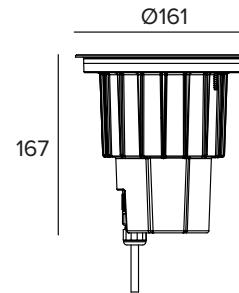

## E015SPRRGWMXASS | KEPLERO 160 Adjustable RGBW

Compact adjustable recessed projector equipped with RGBW LED sources

The fixture's photometric values can be found on the following pages

The figures on the drawing are expressed in mm.