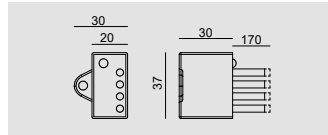

E015SPRRGWMXASS | KEPLERO 160 Adjustable RGBW

Compact adjustable recessed projector equipped with RGBW LED sources

Control systems

Code

1T6499

myScenario Wall.

DMX controller with a glass touch sensitive screen for architectural applications. It can control two different DMX universes (2x 512 channels).

Stand alone function or connected to a computer using a USB port.

Software for creating scenarios (that can be downloaded from the Targetti website) included.

It can manage 10 different lighting zones and 50 scenarios per zone.

The touch keys on the front make it possible to modify and recall programmed scenarios.

USB cable included.

To be used with all RGBW products.

Surge protector

Code

A013A

Surge protector compatible with CLASS I lighting fixtures.

Operating voltage 230-277Vac.

SPD type 2+3.

Max surge protection 10kV.

CLASS I

IP67

Due to the technological evolution of the electronic components, the data provided may be updated, and as such, confirmation must be requested during the order process.

Luminous flux and power supply have +/-10% tolerances with respect to the indicated value. $t_q +25^{\circ}\text{C}$ (CIE 121).

We reserve the right to make technical changes.

Targetti Sankey S.r.l.
Via Pratese, 164
50145 Firenze - Italy
Tel: +39 055 37911
targetti.com
targetti@targetti.com

CCIAA Firenze
Share Capital:
€ 500.000,00
VAT N. (IT):
01537660480
R.E.A.: FI-275656

TARGETTI